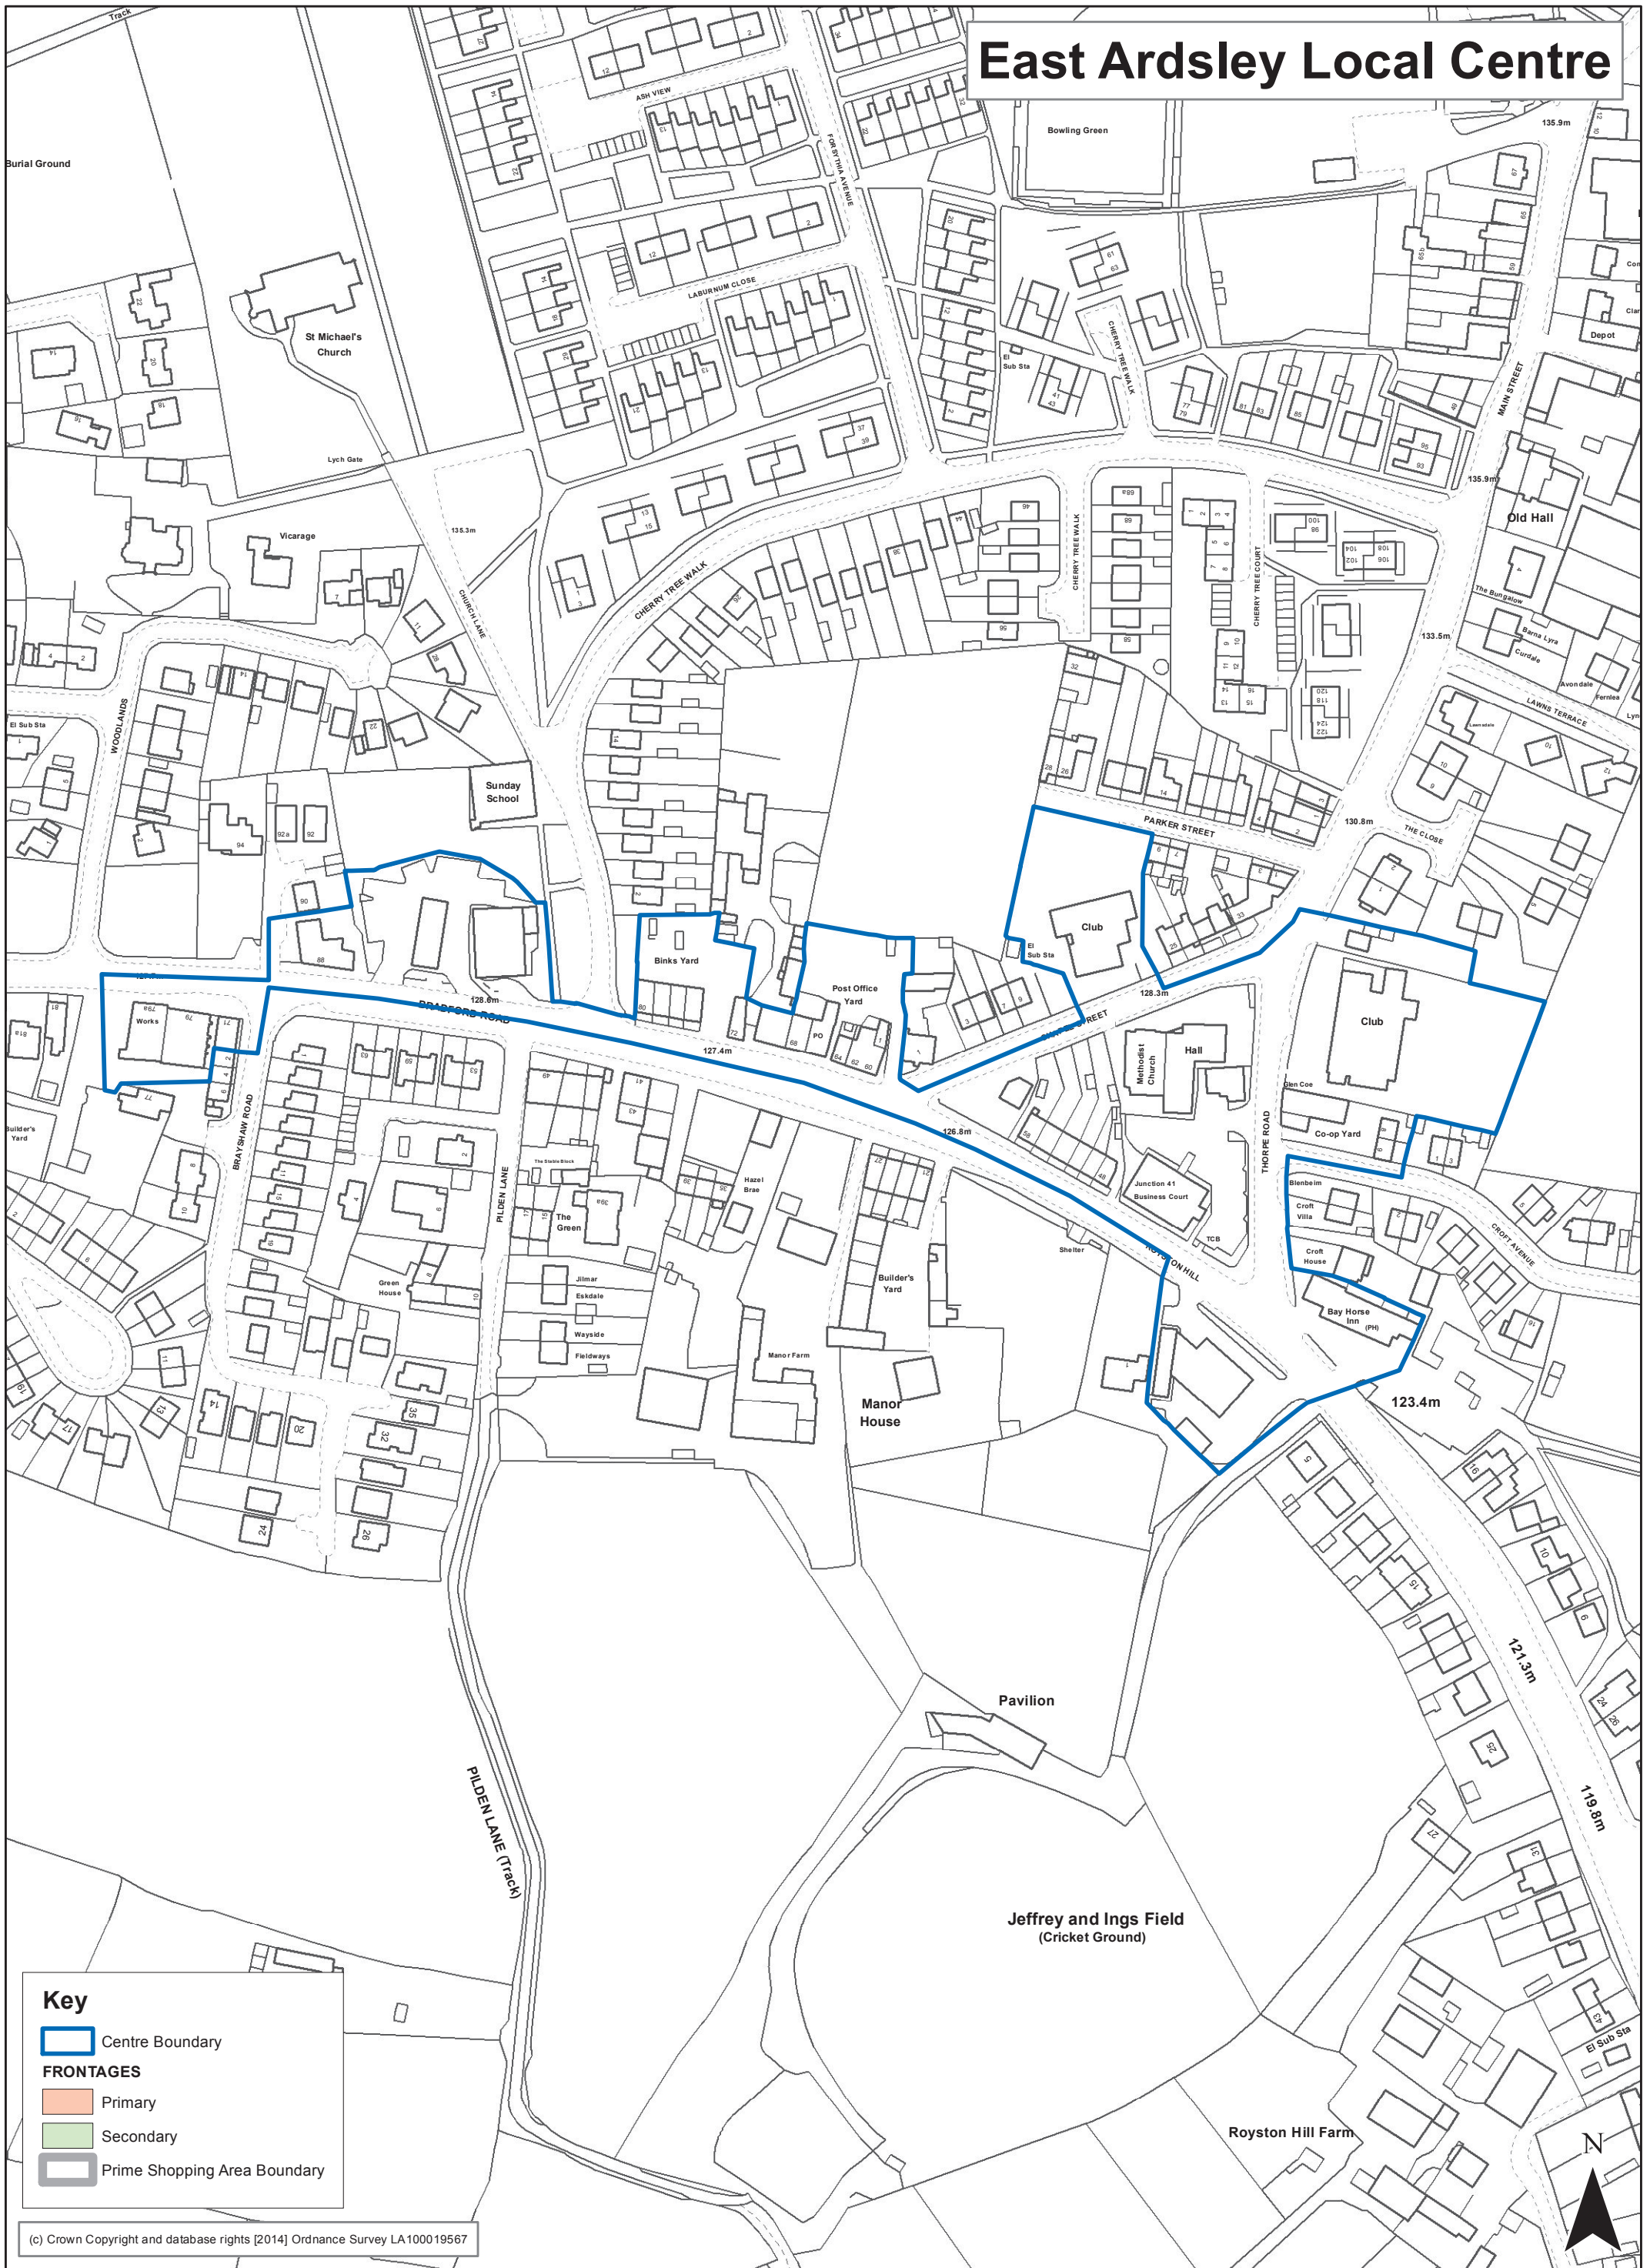

East Ardsley Local Centre

Key

- Centre Boundary
- FRONTAGES**
- Primary
- Secondary
- Prime Shopping Area Boundary

(c) Crown Copyright and database rights [2014] Ordnance Survey LA100019567